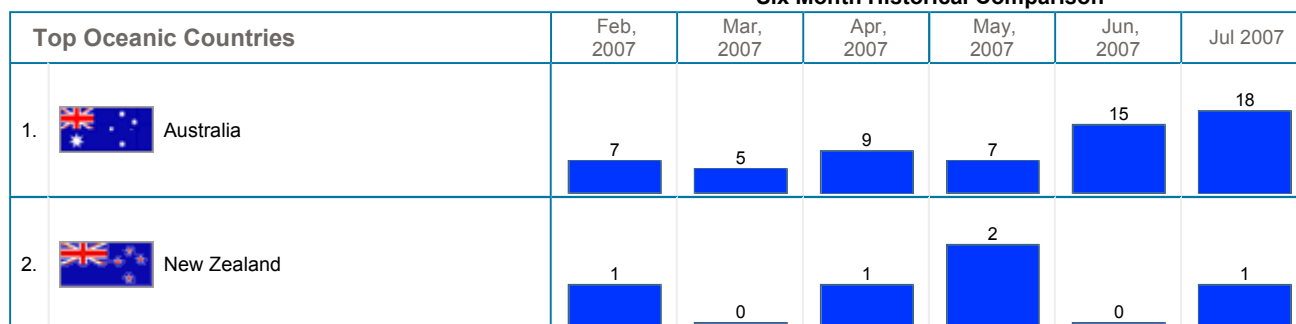

Top South American Countries	Feb, 2007	Mar, 2007	Apr, 2007	May, 2007	Jun, 2007	Jul 2007
No South American Countries Data.						

Six Month Historical Comparison

Top European Countries	Feb, 2007	Mar, 2007	Apr, 2007	May, 2007	Jun, 2007	Jul 2007
1.  Italy	609	1,228	496	452	332	475
2.  United Kingdom	241	276	228	402	324	241
3.  Spain	14	90	76	75	97	121

Six Month Historical Comparison

Six Month Historical Comparison

Six Month Historical Comparison

Top African Countries		Feb, 2007	Mar, 2007	Apr, 2007	May, 2007	Jun, 2007	Jul 2007
-----------------------	--	-----------	-----------	-----------	-----------	-----------	----------