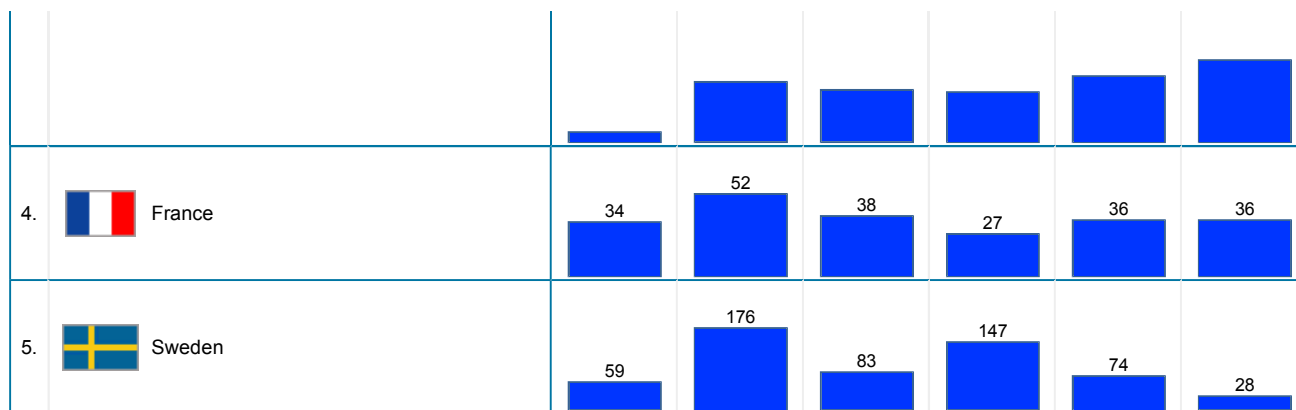

Six Month Historical Comparison

Top North American Countries	Feb, 2007	Mar, 2007	Apr, 2007	May, 2007	Jun, 2007	Jul 2007
1.  USA	769	1,122	971	1,071	785	780
2.  Canada	5	11	12	14	2	3

Six Month Historical Comparison

Top South American Countries	Feb, 2007	Mar, 2007	Apr, 2007	May, 2007	Jun, 2007	Jul 2007
No South American Countries Data.						

Six Month Historical Comparison

Top European Countries	Feb, 2007	Mar, 2007	Apr, 2007	May, 2007	Jun, 2007	Jul 2007
1.  Italy	609	1,228	496	452	332	475
2.  United Kingdom	241	276	228	402	324	241
3.  Spain	14	90	76	75	97	121