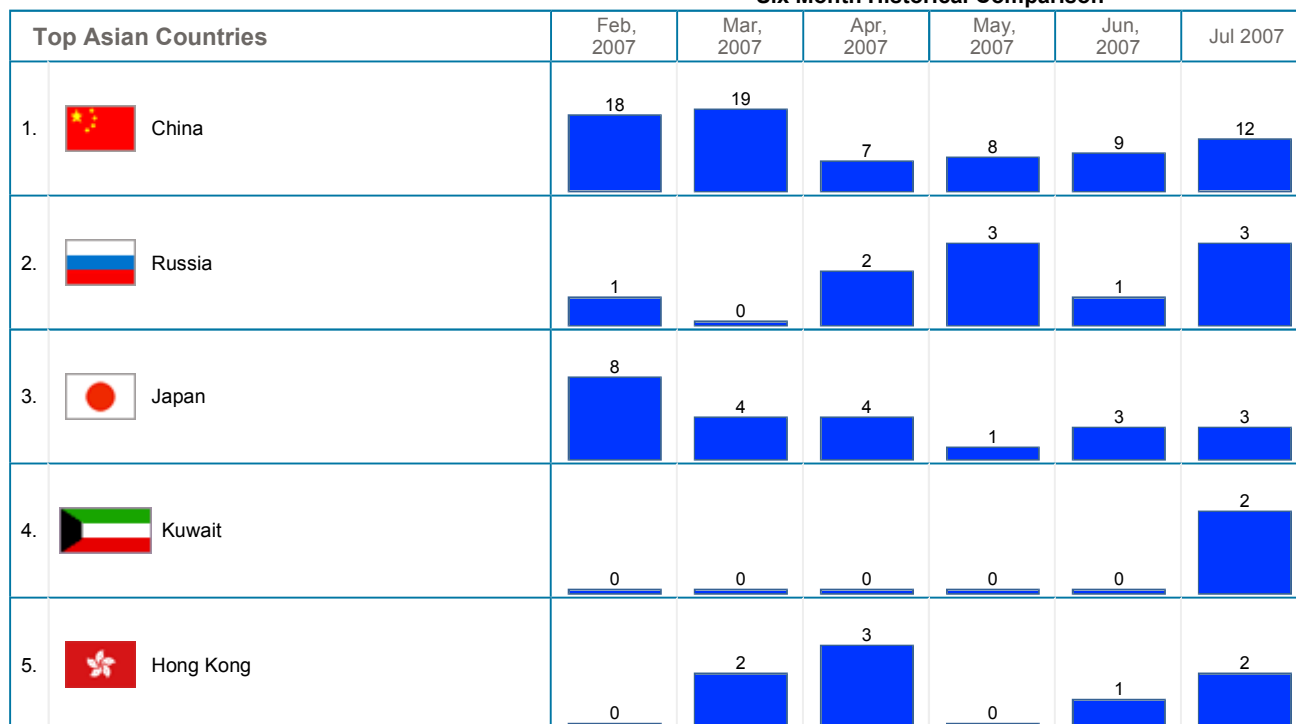

Geographic Info > Geographic Info Summary

Geographic Info Summary	
During the Month of July, 2007 :	
<ul style="list-style-type: none"> A total of 4,379 distinct visits were made to the site. 41,68% of all visits were from a known geographic location. 17,88% were from North America, 22,79% from Europe, 0,57% from Asia, 0,43% from Oceania, 0,00% from South America and 0,00% from Africa. 	

Six Month Historical Comparison

Top North American Countries	Feb, 2007	Mar, 2007	Apr, 2007	May, 2007	Jun, 2007	Jul 2007
1.  USA	769	1,122	971	1,071	785	780
2.  Canada	5	11	12	14	2	3

Six Month Historical Comparison

Top South American Countries	Feb, 2007	Mar, 2007	Apr, 2007	May, 2007	Jun, 2007	Jul 2007
No South American Countries Data.						

Six Month Historical Comparison

Top European Countries	Feb, 2007	Mar, 2007	Apr, 2007	May, 2007	Jun, 2007	Jul 2007
1.  Italy	609	1,228	496	452	332	475
2.  United Kingdom	241	276	228	402	324	241
3.  Spain	14	90	76	75	97	121

Six Month Historical Comparison

Six Month Historical Comparison

Six Month Historical Comparison

Top African Countries		Feb, 2007	Mar, 2007	Apr, 2007	May, 2007	Jun, 2007	Jul 2007
-----------------------	--	-----------	-----------	-----------	-----------	-----------	----------