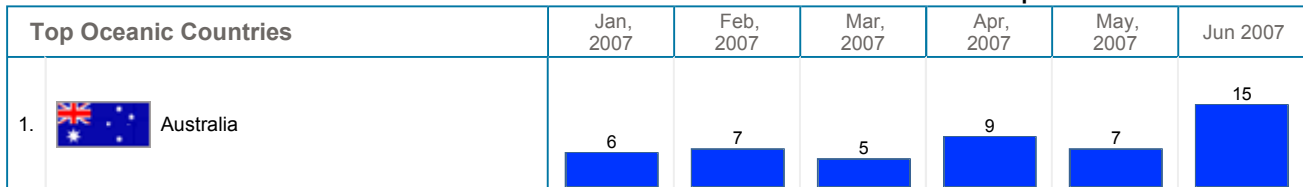

Six Month Historical Comparison