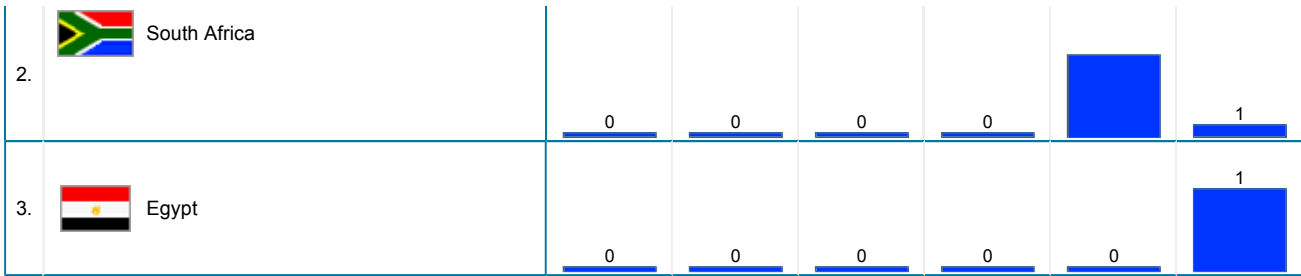

Content created Sunday, February 10, 2008 09:23:04 GMT 1:00
LiveStats® .XSP V8.03 Copyright ©1996-2005 DeepMetrix® Corporation. All rights reserved.
Licensed to Aruba S.p.A..