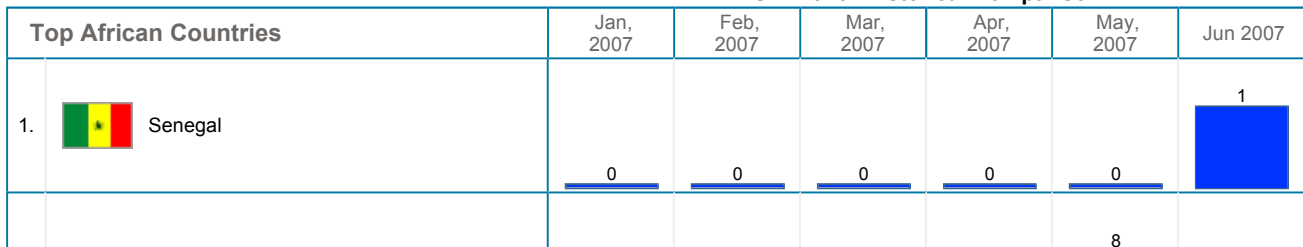

Six Month Historical Comparison