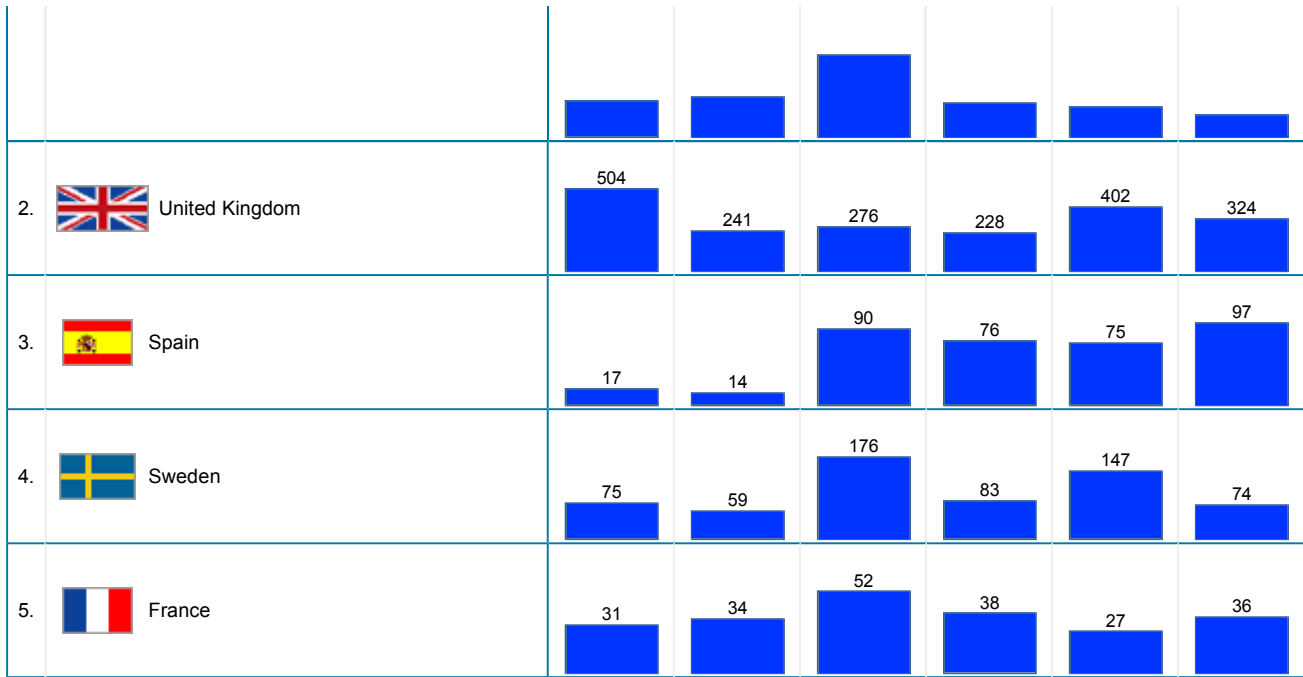

Geographic Info > Geographic Info Summary

Geographic Info Summary	
During the Month of June, 2007 :	
<ul style="list-style-type: none"> • A total of 4,050 distinct visits were made to the site. • 43,75% of all visits were from a known geographic location. 19,46% were from North America, 23,28% from Europe, 0,57% from Asia, 0,37% from Oceania, 0,00% from South America and 0,07% from Africa. 	

Six Month Historical Comparison

Top North American Countries		Jan, 2007	Feb, 2007	Mar, 2007	Apr, 2007	May, 2007	Jun 2007
1.	 USA	804	769	1,122	971	1,071	785
2.	 Canada	5	5	11	12	14	2
3.	 Dominican Republic	0	0	0	0	0	1

Six Month Historical Comparison

Top South American Countries		Jan, 2007	Feb, 2007	Mar, 2007	Apr, 2007	May, 2007	Jun 2007
------------------------------	--	-----------	-----------	-----------	-----------	-----------	----------

No South American Countries Data.

Six Month Historical Comparison

Top European Countries		Jan, 2007	Feb, 2007	Mar, 2007	Apr, 2007	May, 2007	Jun 2007
1.	 Italy	547	609	1,228	496	452	332

Six Month Historical Comparison