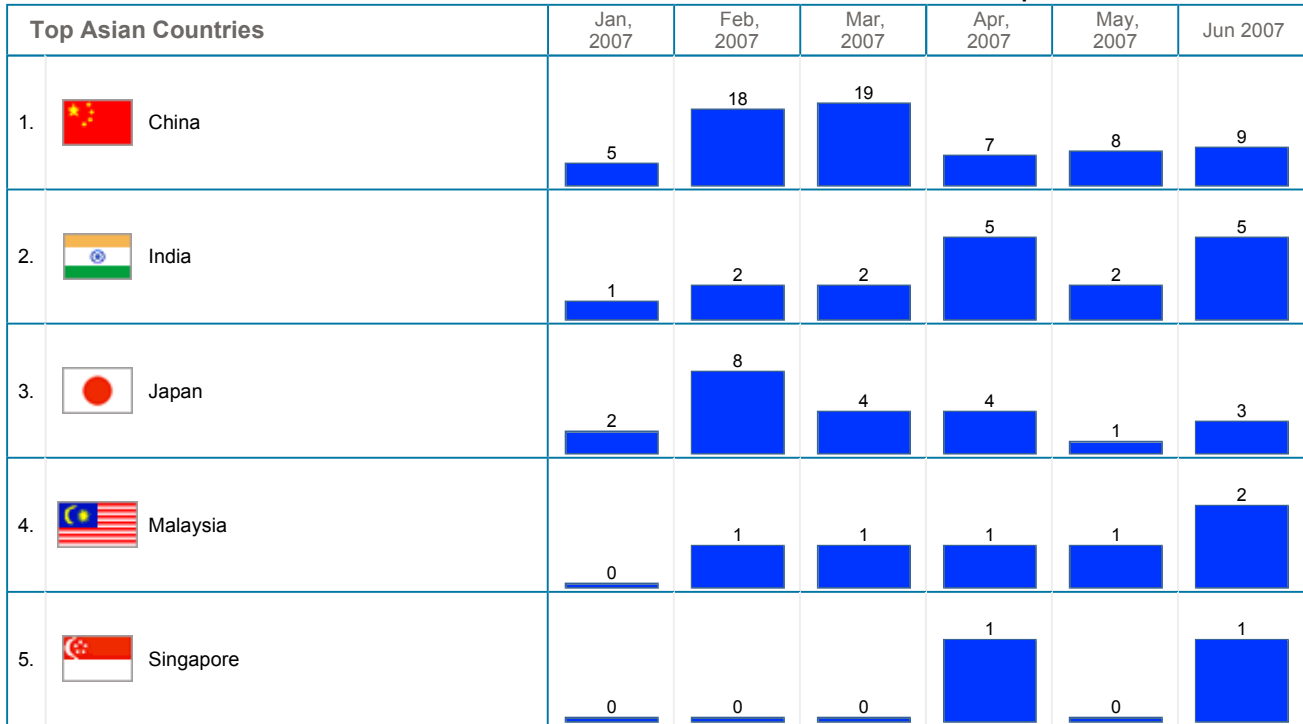

Geographic Info > Geographic Info Summary

Geographic Info Summary	
During the Month of June, 2007 :	
<ul style="list-style-type: none"> • A total of 4,050 distinct visits were made to the site. • 43,75% of all visits were from a known geographic location. 19,46% were from North America, 23,28% from Europe, 0,57% from Asia, 0,37% from Oceania, 0,00% from South America and 0,07% from Africa. 	

Six Month Historical Comparison

Top North American Countries		Jan, 2007	Feb, 2007	Mar, 2007	Apr, 2007	May, 2007	Jun 2007
1.	 USA	804	769	1,122	971	1,071	785
2.	 Canada	5	5	11	12	14	2
3.	 Dominican Republic	0	0	0	0	0	1

Six Month Historical Comparison

Top South American Countries		Jan, 2007	Feb, 2007	Mar, 2007	Apr, 2007	May, 2007	Jun 2007
------------------------------	--	-----------	-----------	-----------	-----------	-----------	----------

No South American Countries Data.

Six Month Historical Comparison

Top European Countries		Jan, 2007	Feb, 2007	Mar, 2007	Apr, 2007	May, 2007	Jun 2007
1.	 Italy	547	609	1,228	496	452	332

Six Month Historical Comparison