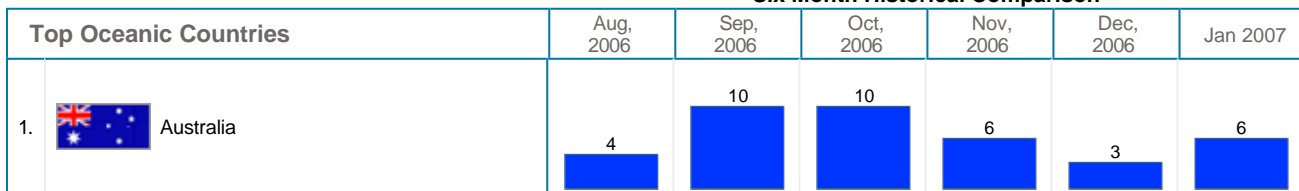

Top South American Countries	Aug, 2006	Sep, 2006	Oct, 2006	Nov, 2006	Dec, 2006	Jan 2007
------------------------------	-----------	-----------	-----------	-----------	-----------	----------

No South American Countries Data.

Six Month Historical Comparison

Top European Countries	Aug, 2006	Sep, 2006	Oct, 2006	Nov, 2006	Dec, 2006	Jan 2007
1.  Italy	210	268	449	914	758	547
2.  United Kingdom	140	196	190	156	222	504

Six Month Historical Comparison

Six Month Historical Comparison

Six Month Historical Comparison

Top African Countries		Aug, 2006	Sep, 2006	Oct, 2006	Nov, 2006	Dec, 2006	Jan 2007
-----------------------	--	-----------	-----------	-----------	-----------	-----------	----------