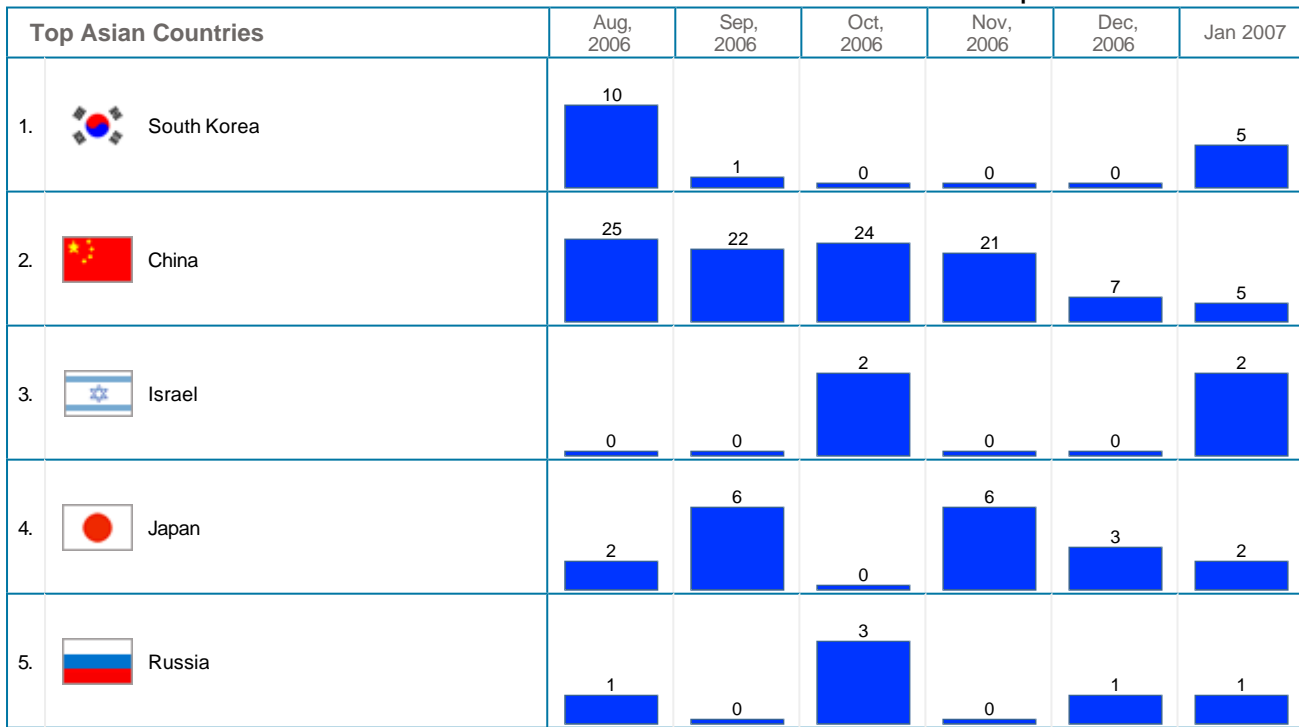

Geographic Info > Geographic Info Summary

Geographic Info Summary	
During the Month of January, 2007 :	
<ul style="list-style-type: none"> A total of 4,317 distinct visits were made to the site. 48,41% of all visits were from a known geographic location. 18,74% were from North America, 29,14% from Europe, 0,39% from Asia, 0,14% from Oceania, 0,00% from South America and 0,00% from Africa. 	

Top South American Countries	Aug, 2006	Sep, 2006	Oct, 2006	Nov, 2006	Dec, 2006	Jan 2007
------------------------------	-----------	-----------	-----------	-----------	-----------	----------

No South American Countries Data.

Six Month Historical Comparison

Top European Countries	Aug, 2006	Sep, 2006	Oct, 2006	Nov, 2006	Dec, 2006	Jan 2007
1.  Italy	210	268	449	914	758	547
2.  United Kingdom	140	196	190	156	222	504

Six Month Historical Comparison

Six Month Historical Comparison

Six Month Historical Comparison

Top African Countries		Aug, 2006	Sep, 2006	Oct, 2006	Nov, 2006	Dec, 2006	Jan 2007
-----------------------	--	-----------	-----------	-----------	-----------	-----------	----------