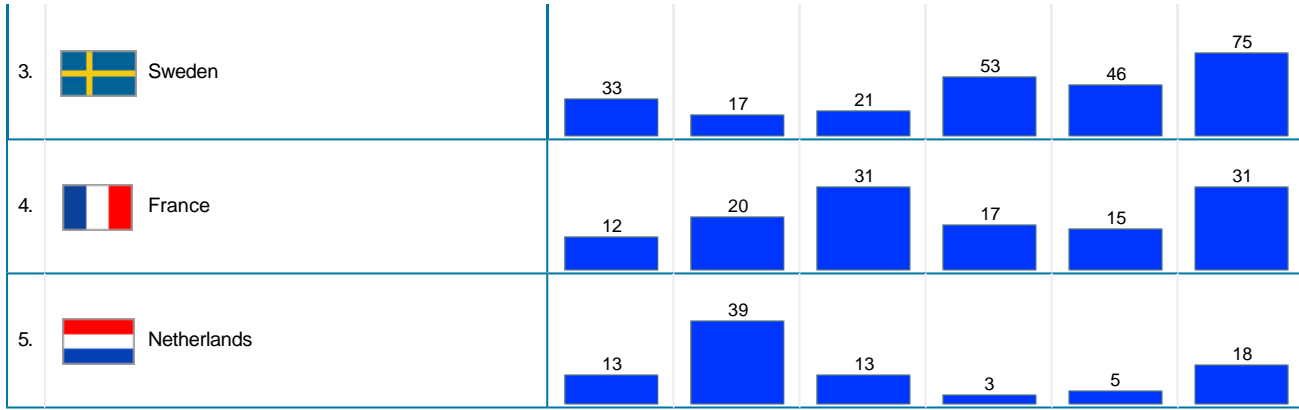

Six Month Historical Comparison

Six Month Historical Comparison

Six Month Historical Comparison

Top African Countries		Aug, 2006	Sep, 2006	Oct, 2006	Nov, 2006	Dec, 2006	Jan 2007

No African Countries Data.

Content created Sunday, March 4, 2007 11:13:08 GMT 1:00
LiveStats® .XSP V8.03 Copyright ©1996-2005 DeepMatrix® Corporation. All rights reserved.
Licensed to Aruba S.p.A..