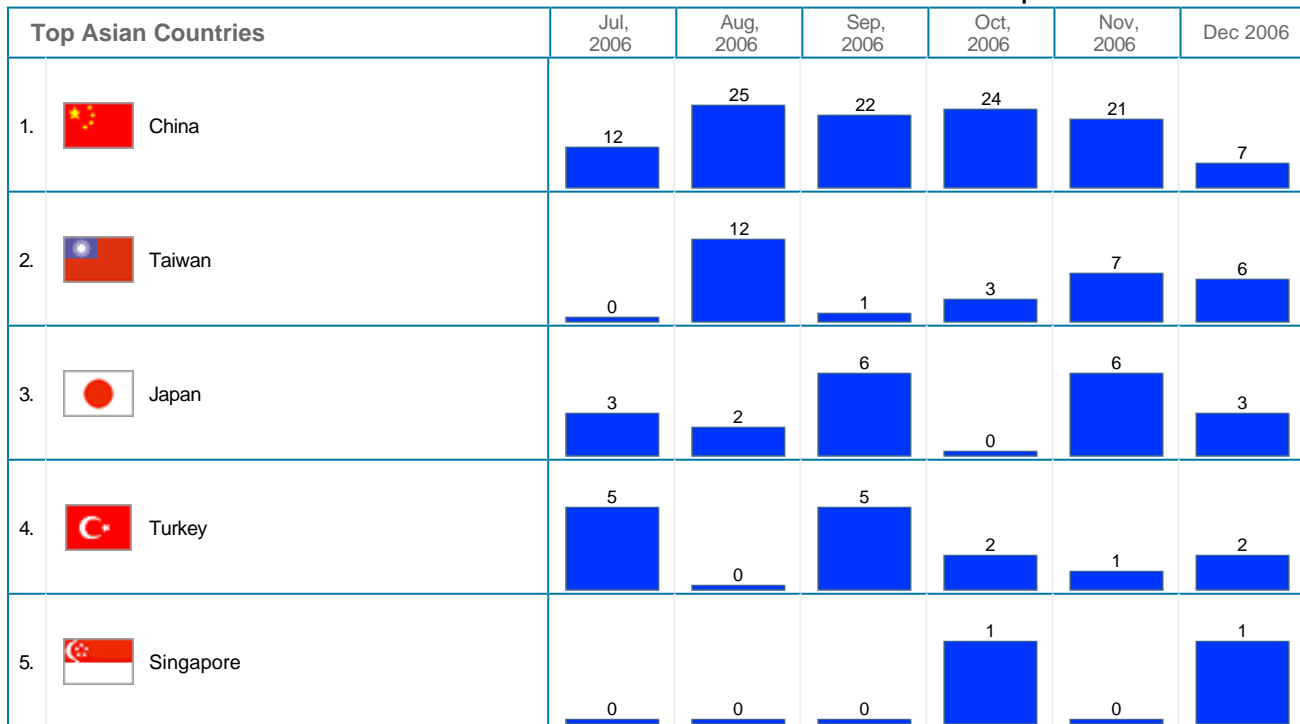

Six Month Historical Comparison