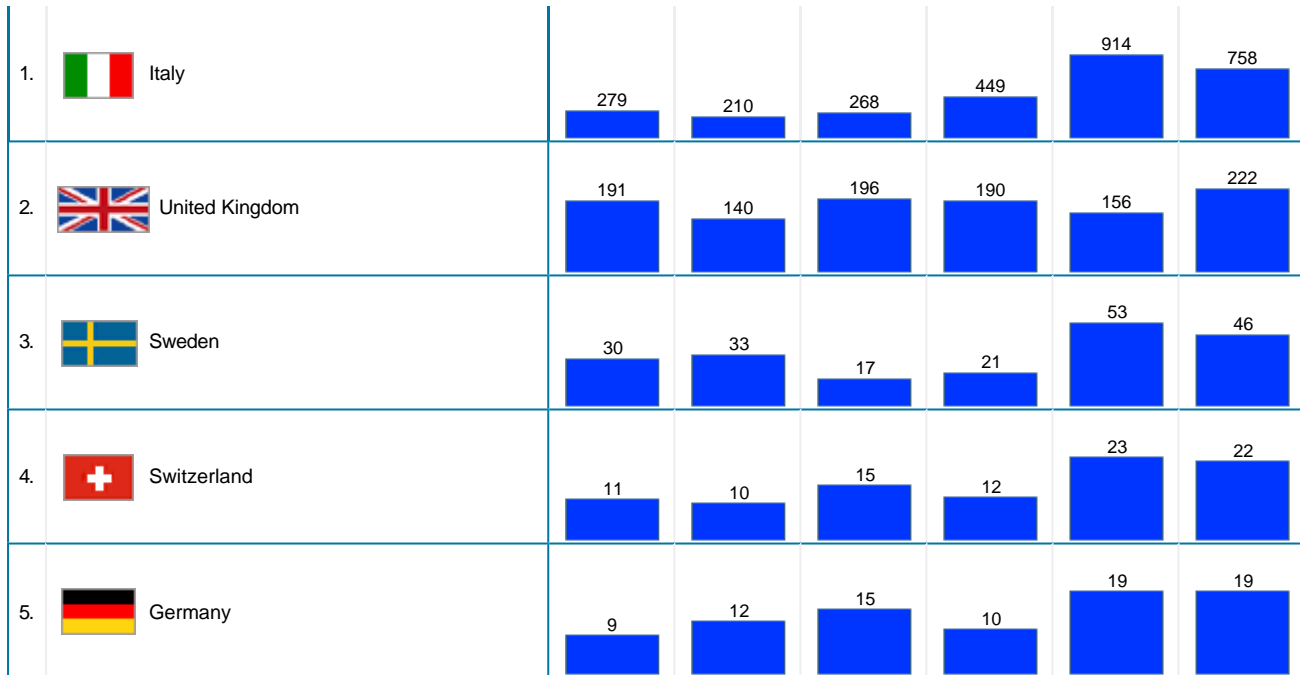

**Geographic Info > Geographic Info Summary**

Geographic Info Summary	
During the <b>Month of December, 2006</b> :	
<ul style="list-style-type: none"> <li>A total of <b>3,637</b> distinct visits were made to the site.</li> <li><b>50,92%</b> of all visits were from a known geographic location. <b>18,89%</b> were from North America, <b>31,26%</b> from Europe, <b>0,66%</b> from Asia, <b>0,08%</b> from Oceania, <b>0,00%</b> from South America and <b>0,03%</b> from Africa.</li> </ul>	

**Six Month Historical Comparison**

Top North American Countries	Jul, 2006	Aug, 2006	Sep, 2006	Oct, 2006	Nov, 2006	Dec 2006
1.  USA	598	676	632	661	570	680
2.  Canada	21	10	15	32	13	6
3.  Mexico	0	0	0	2	0	1

**Six Month Historical Comparison**

Top South American Countries	Jul, 2006	Aug, 2006	Sep, 2006	Oct, 2006	Nov, 2006	Dec 2006
------------------------------	-----------	-----------	-----------	-----------	-----------	----------

**No South American Countries Data.**

**Six Month Historical Comparison**

Top European Countries	Jul, 2006	Aug, 2006	Sep, 2006	Oct, 2006	Nov, 2006	Dec 2006
------------------------	-----------	-----------	-----------	-----------	-----------	----------