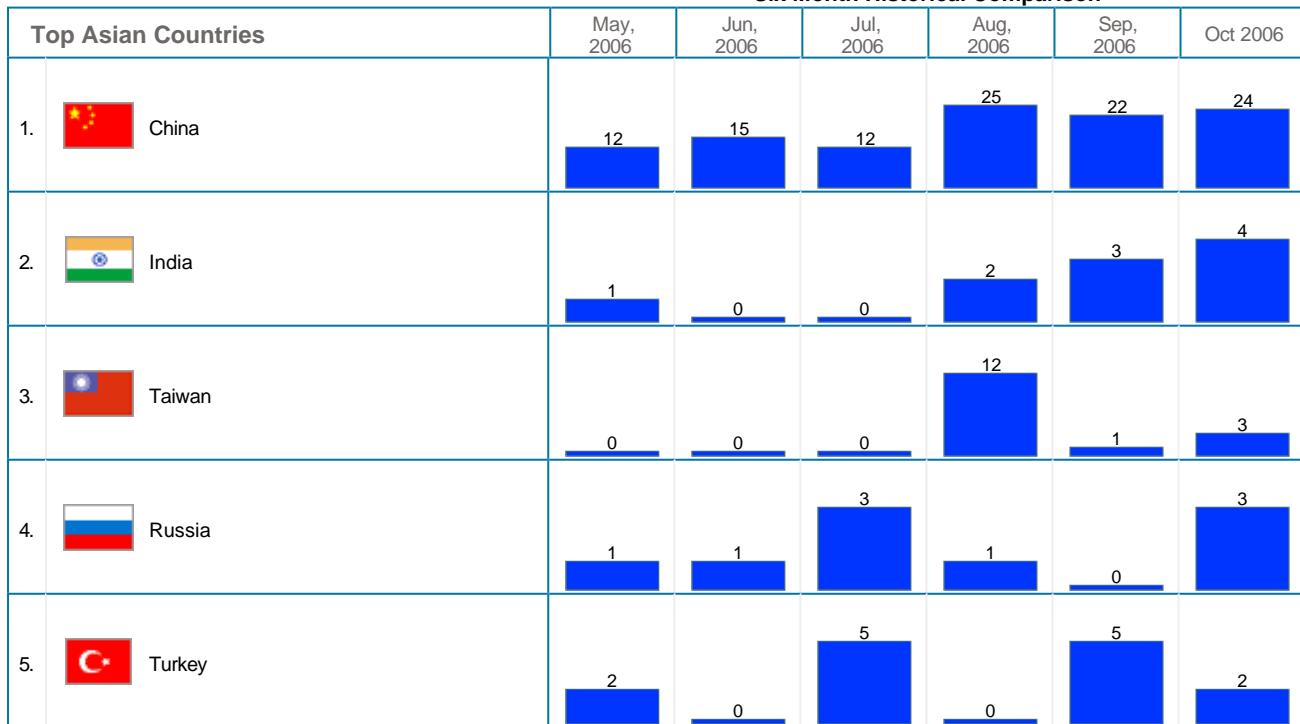

Geographic Info > Geographic Info Summary

Geographic Info Summary	
During the <b>Month of October, 2006:</b>	
<ul style="list-style-type: none"> <li>A total of <b>2,382</b> distinct visits were made to the site.</li> <li><b>64,86%</b> of all visits were from a known geographic location. <b>29,22%</b> were from North America, <b>33,63%</b> from Europe, <b>1,60%</b> from Asia, <b>0,42%</b> from Oceania, <b>0,00%</b> from South America and <b>0,00%</b> from Africa.</li> </ul>	

**Six Month Historical Comparison**

Top South American Countries	May, 2006	Jun, 2006	Jul, 2006	Aug, 2006	Sep, 2006	Oct 2006
<b>No South American Countries Data.</b>						

**Six Month Historical Comparison**

Top European Countries	May, 2006	Jun, 2006	Jul, 2006	Aug, 2006	Sep, 2006	Oct 2006

**Six Month Historical Comparison**

**Six Month Historical Comparison**

**Six Month Historical Comparison**

Top African Countries		May, 2006	Jun, 2006	Jul, 2006	Aug, 2006	Sep, 2006	Oct 2006
-----------------------	--	-----------	-----------	-----------	-----------	-----------	----------