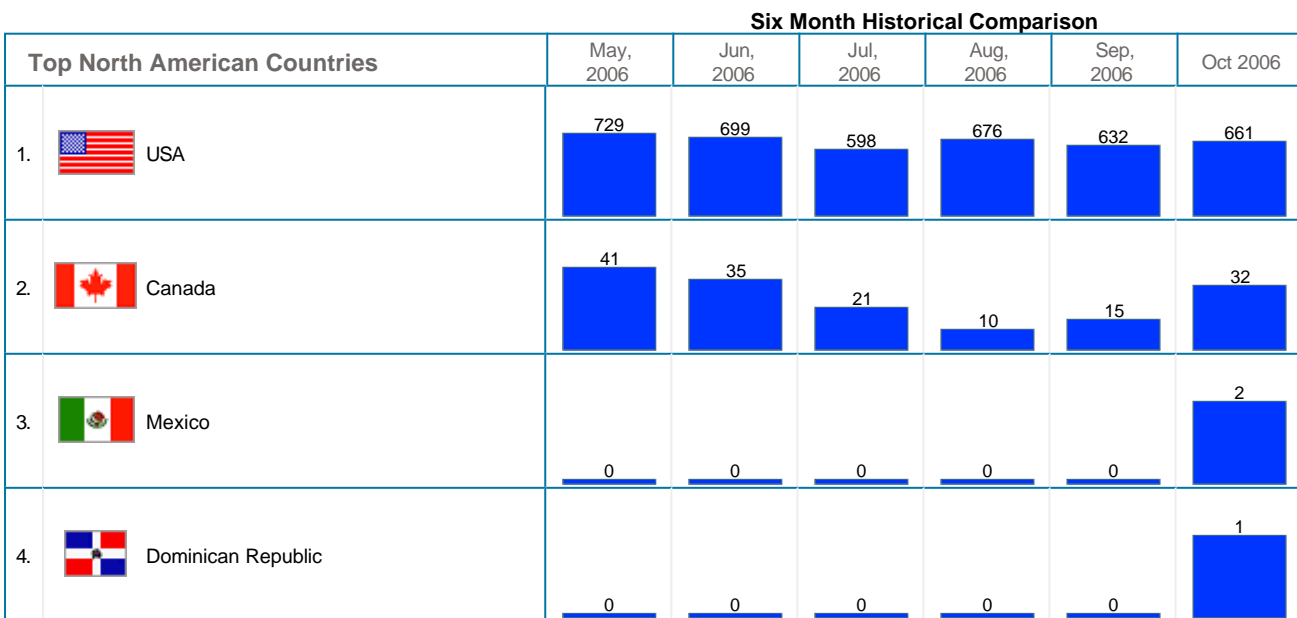

Geographic Info > Geographic Info Summary

Geographic Info Summary	
During the <b>Month of October, 2006:</b>	
<ul style="list-style-type: none"> <li>A total of <b>2,382</b> distinct visits were made to the site.</li> <li><b>64,86%</b> of all visits were from a known geographic location. <b>29,22%</b> were from North America, <b>33,63%</b> from Europe, <b>1,60%</b> from Asia, <b>0,42%</b> from Oceania, <b>0,00%</b> from South America and <b>0,00%</b> from Africa.</li> </ul>	

**Six Month Historical Comparison**

Top South American Countries	May, 2006	Jun, 2006	Jul, 2006	Aug, 2006	Sep, 2006	Oct 2006
<b>No South American Countries Data.</b>						

**Six Month Historical Comparison**

Top European Countries	May, 2006	Jun, 2006	Jul, 2006	Aug, 2006	Sep, 2006	Oct 2006

**Six Month Historical Comparison**

**Six Month Historical Comparison**

**Six Month Historical Comparison**

Top African Countries		May, 2006	Jun, 2006	Jul, 2006	Aug, 2006	Sep, 2006	Oct 2006
-----------------------	--	-----------	-----------	-----------	-----------	-----------	----------