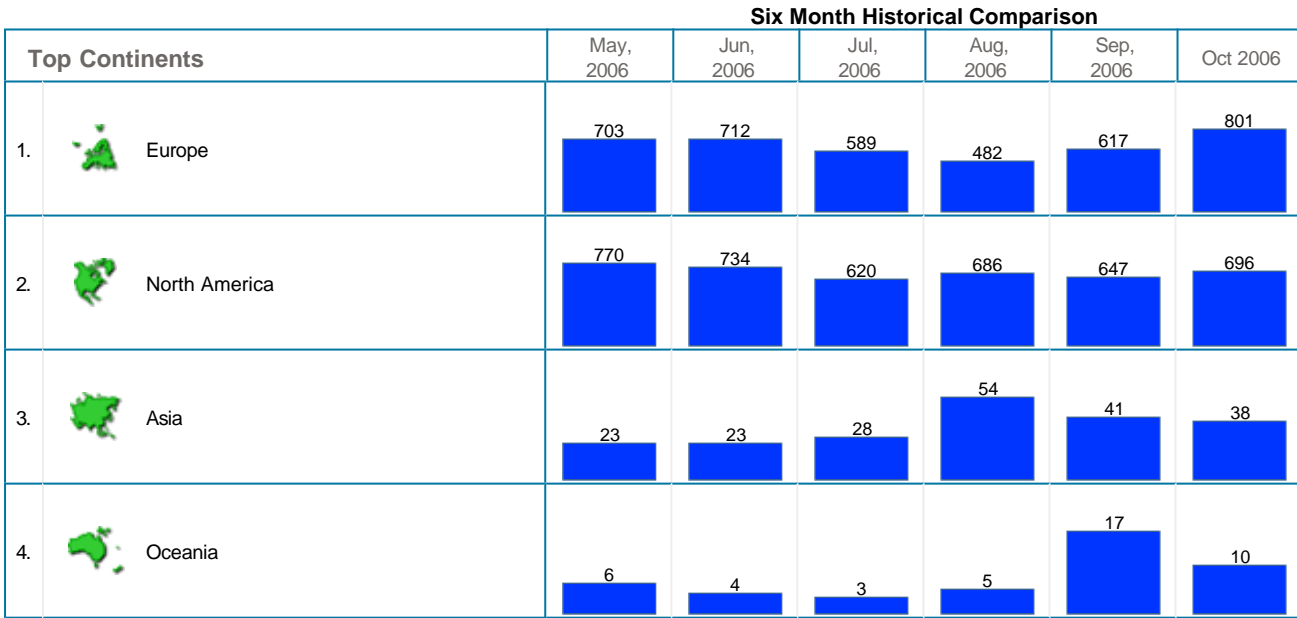

Geographic Info > Geographic Info Summary

Geographic Info Summary	
During the <b>Month of October, 2006:</b>	
<ul style="list-style-type: none"> <li>A total of <b>2,382</b> distinct visits were made to the site.</li> <li><b>64,86%</b> of all visits were from a known geographic location. <b>29,22%</b> were from North America, <b>33,63%</b> from Europe, <b>1,60%</b> from Asia, <b>0,42%</b> from Oceania, <b>0,00%</b> from South America and <b>0,00%</b> from Africa.</li> </ul>	

**Six Month Historical Comparison**

Top South American Countries	May, 2006	Jun, 2006	Jul, 2006	Aug, 2006	Sep, 2006	Oct 2006
<b>No South American Countries Data.</b>						

**Six Month Historical Comparison**

Top European Countries	May, 2006	Jun, 2006	Jul, 2006	Aug, 2006	Sep, 2006	Oct 2006

**Six Month Historical Comparison**

**Six Month Historical Comparison**

**Six Month Historical Comparison**

Top African Countries		May, 2006	Jun, 2006	Jul, 2006	Aug, 2006	Sep, 2006	Oct 2006
-----------------------	--	-----------	-----------	-----------	-----------	-----------	----------