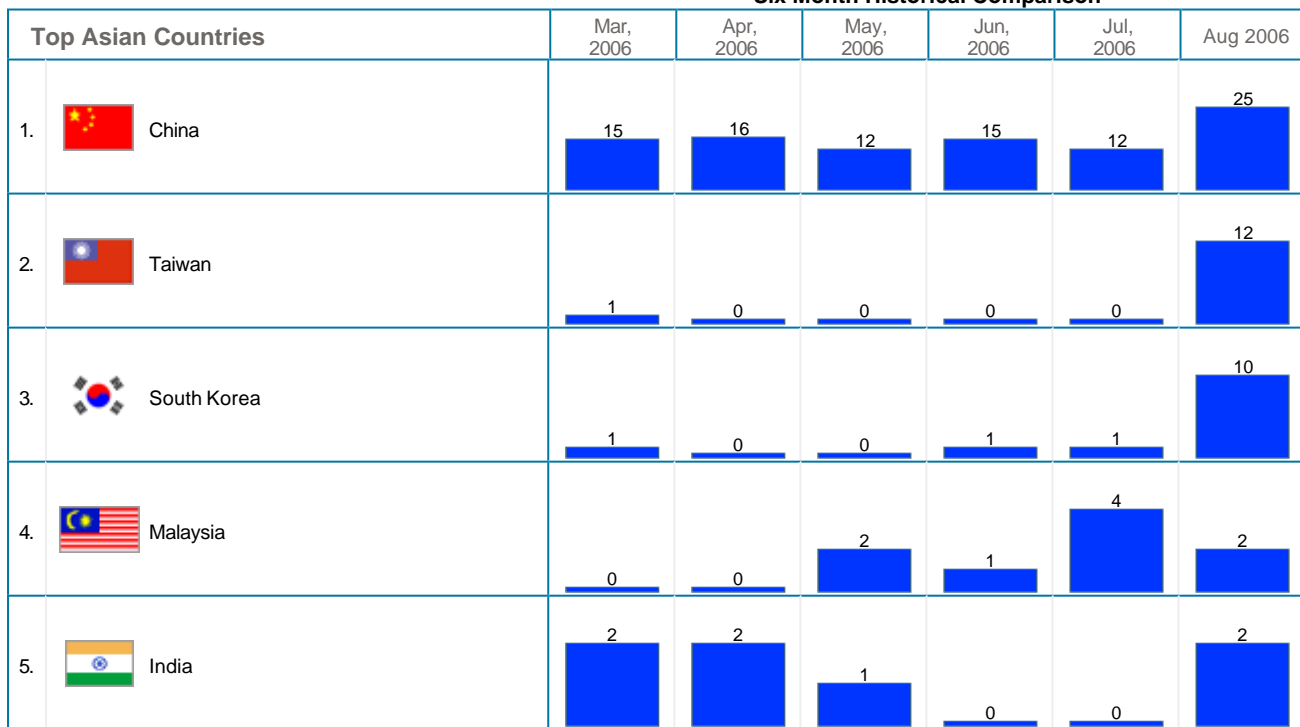

Geographic Info > Geographic Info Summary

Geographic Info Summary

During the **Month of August, 2006**:

- A total of **1,992** distinct visits were made to the site.
- **61,60%** of all visits were from a known geographic location. **34,44%** were from North America, **24,20%** from Europe, **2,71%** from Asia, **0,25%** from Oceania, **0,00%** from South America and **0,00%** from Africa.

Six Month Historical Comparison

Top North American Countries	Mar, 2006	Apr, 2006	May, 2006	Jun, 2006	Jul, 2006	Aug 2006
1.  USA	852	864	729	699	598	676
2.  Canada	23	34	41	35	21	10

Six Month Historical Comparison

Top South American Countries	Mar, 2006	Apr, 2006	May, 2006	Jun, 2006	Jul, 2006	Aug 2006
------------------------------	-----------	-----------	-----------	-----------	-----------	----------

No South American Countries Data.

Six Month Historical Comparison

Top European Countries	Mar, 2006	Apr, 2006	May, 2006	Jun, 2006	Jul, 2006	Aug 2006
1.  Italy	546	447	401	319	279	210
2.  United Kingdom	203	135	176	311	191	140

Six Month Historical Comparison