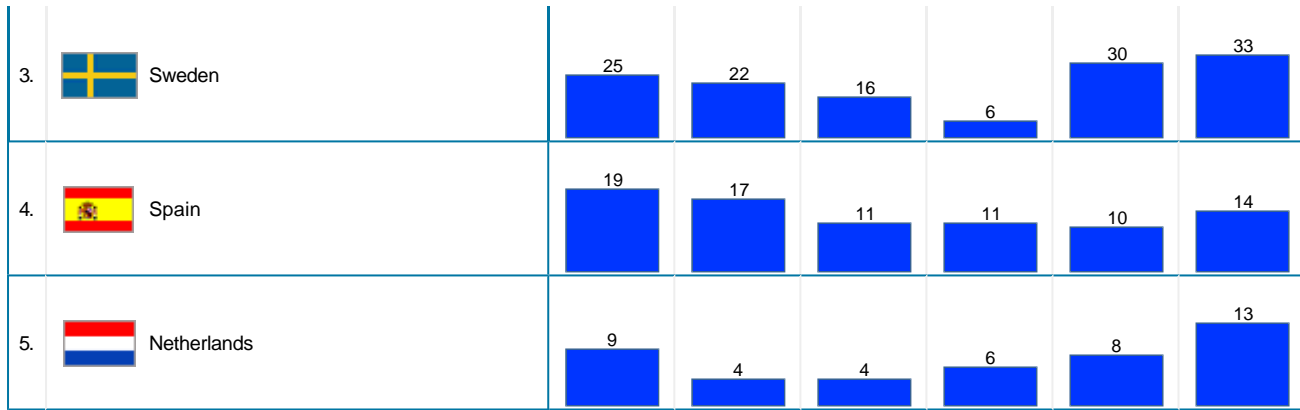

Six Month Historical Comparison

Six Month Historical Comparison

Six Month Historical Comparison

Top African Countries	Mar, 2006	Apr, 2006	May, 2006	Jun, 2006	Jul, 2006	Aug 2006

No African Countries Data.