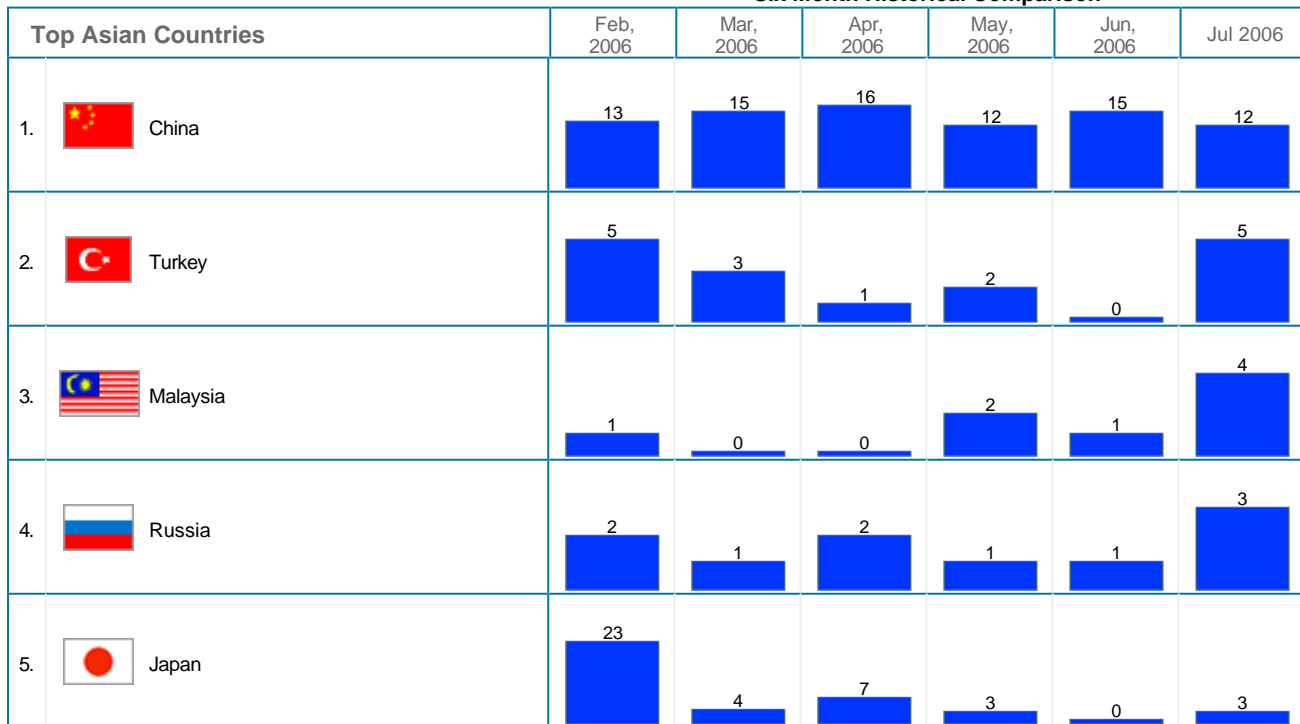

Six Month Historical Comparison