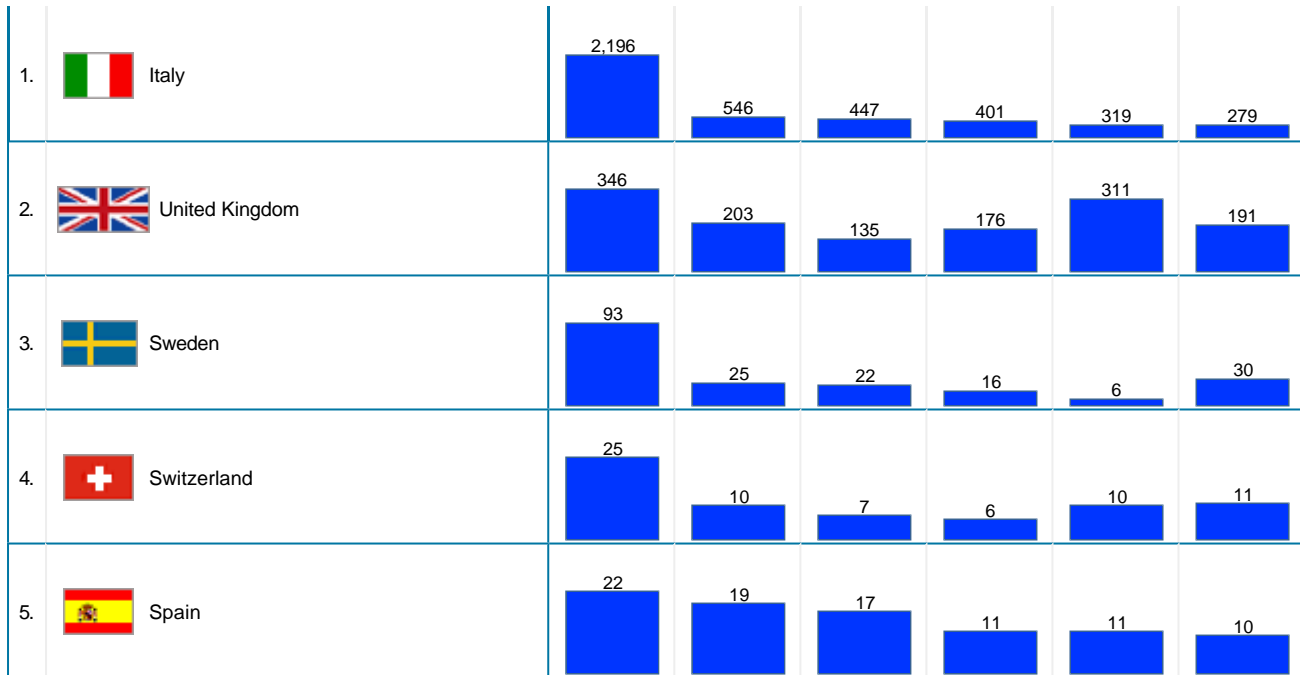

Geographic Info > Geographic Info Summary

Geographic Info Summary	
During the Month of July, 2006 :	
<ul style="list-style-type: none"> A total of 2,124 distinct visits were made to the site. 58,43% of all visits were from a known geographic location. 29,19% were from North America, 27,73% from Europe, 1,32% from Asia, 0,14% from Oceania, 0,00% from South America and 0,05% from Africa. 	

Six Month Historical Comparison

Top North American Countries	Feb, 2006	Mar, 2006	Apr, 2006	May, 2006	Jun, 2006	Jul 2006
1.  USA	803	852	864	729	699	598
2.  Canada	22	23	34	41	35	21
3.  Puerto Rico	0	0	0	0	0	1

Six Month Historical Comparison

Top South American Countries	Feb, 2006	Mar, 2006	Apr, 2006	May, 2006	Jun, 2006	Jul 2006
------------------------------	-----------	-----------	-----------	-----------	-----------	----------

No South American Countries Data.

Six Month Historical Comparison

Top European Countries	Feb, 2006	Mar, 2006	Apr, 2006	May, 2006	Jun, 2006	Jul 2006
------------------------	-----------	-----------	-----------	-----------	-----------	----------