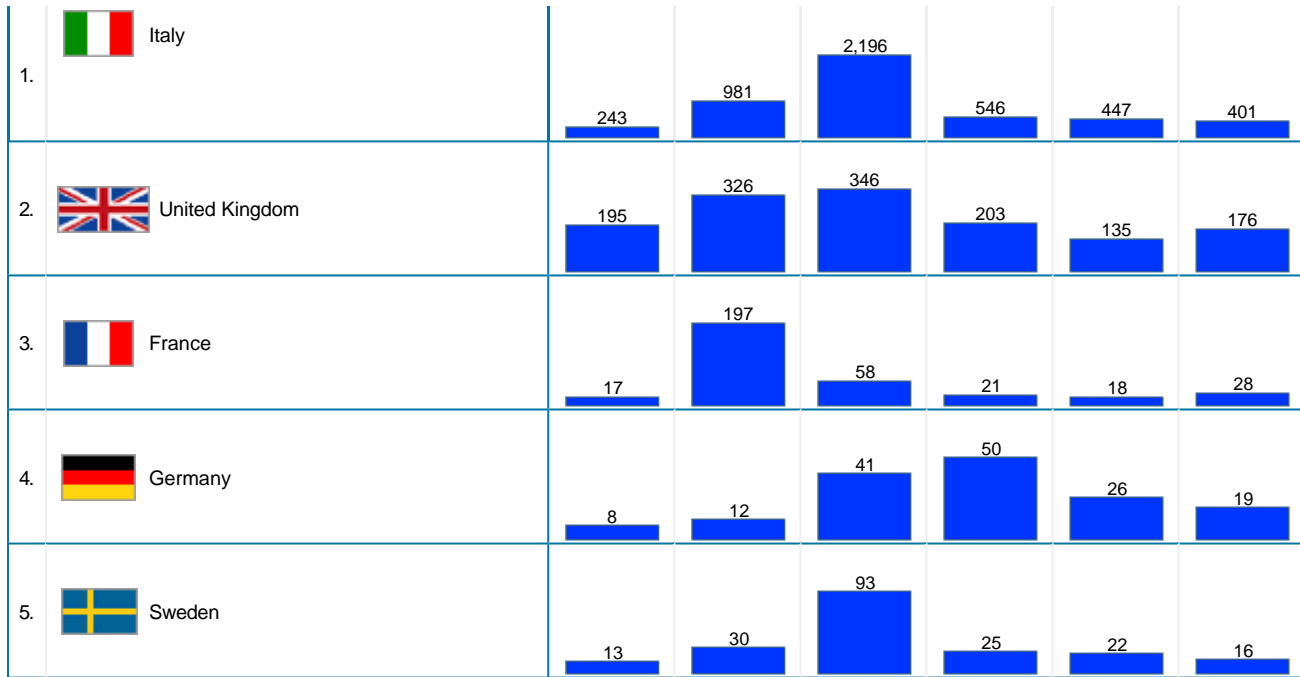

Geographic Info > Geographic Info Summary

Geographic Info Summary	
During the Month of May, 2006 :	
<ul style="list-style-type: none"> A total of 2,299 distinct visits were made to the site. 65,46% of all visits were from a known geographic location. 33,49% were from North America, 30,58% from Europe, 1,00% from Asia, 0,26% from Oceania, 0,09% from South America and 0,04% from Africa. 	

Six Month Historical Comparison

Top North American Countries	Dec, 2005	Jan, 2006	Feb, 2006	Mar, 2006	Apr, 2006	May 2006
1.  USA	476	763	803	852	864	729
2.  Canada	6	27	22	23	34	41

Six Month Historical Comparison

Top South American Countries	Dec, 2005	Jan, 2006	Feb, 2006	Mar, 2006	Apr, 2006	May 2006
1.  Argentina	1	1	5	0	1	2

Six Month Historical Comparison

Top European Countries	Dec, 2005	Jan, 2006	Feb, 2006	Mar, 2006	Apr, 2006	May 2006

Six Month Historical Comparison

Six Month Historical Comparison

Six Month Historical Comparison

Top African Countries		Dec, 2005	Jan, 2006	Feb, 2006	Mar, 2006	Apr, 2006	May 2006
1.	 Morocco	0	0	1	0	0	1

Content created Sunday, October 29, 2006 11:36:06 GMT 1:00
LiveStats® .XSP V8.03 Copyright ©1996-2005 DeepMetrix® Corporation. All rights reserved.
Licensed to Aruba S.p.A..