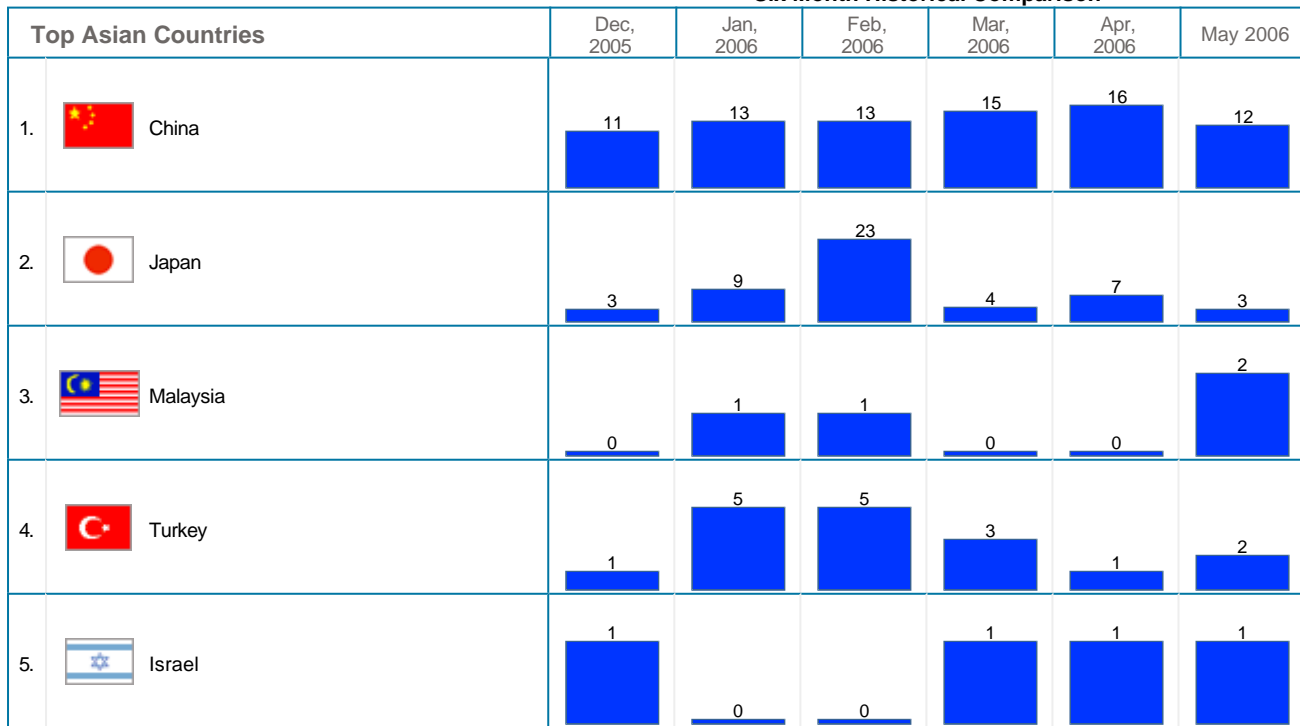

Geographic Info > Geographic Info Summary

Geographic Info Summary	
During the Month of May, 2006 :	
<ul style="list-style-type: none"> A total of 2,299 distinct visits were made to the site. 65,46% of all visits were from a known geographic location. 33,49% were from North America, 30,58% from Europe, 1,00% from Asia, 0,26% from Oceania, 0,09% from South America and 0,04% from Africa. 	

Six Month Historical Comparison

Top North American Countries	Dec, 2005	Jan, 2006	Feb, 2006	Mar, 2006	Apr, 2006	May 2006
1.  USA	476	763	803	852	864	729
2.  Canada	6	27	22	23	34	41

Six Month Historical Comparison

Top South American Countries	Dec, 2005	Jan, 2006	Feb, 2006	Mar, 2006	Apr, 2006	May 2006
1.  Argentina	1	1	5	0	1	2

Six Month Historical Comparison

Top European Countries	Dec, 2005	Jan, 2006	Feb, 2006	Mar, 2006	Apr, 2006	May 2006

Six Month Historical Comparison

Six Month Historical Comparison

Six Month Historical Comparison

Top African Countries		Dec, 2005	Jan, 2006	Feb, 2006	Mar, 2006	Apr, 2006	May 2006
1.	 Morocco	0	0	1	0	0	1

Content created Sunday, October 29, 2006 11:36:06 GMT 1:00
LiveStats® .XSP V8.03 Copyright ©1996-2005 DeepMetrix® Corporation. All rights reserved.
Licensed to Aruba S.p.A..