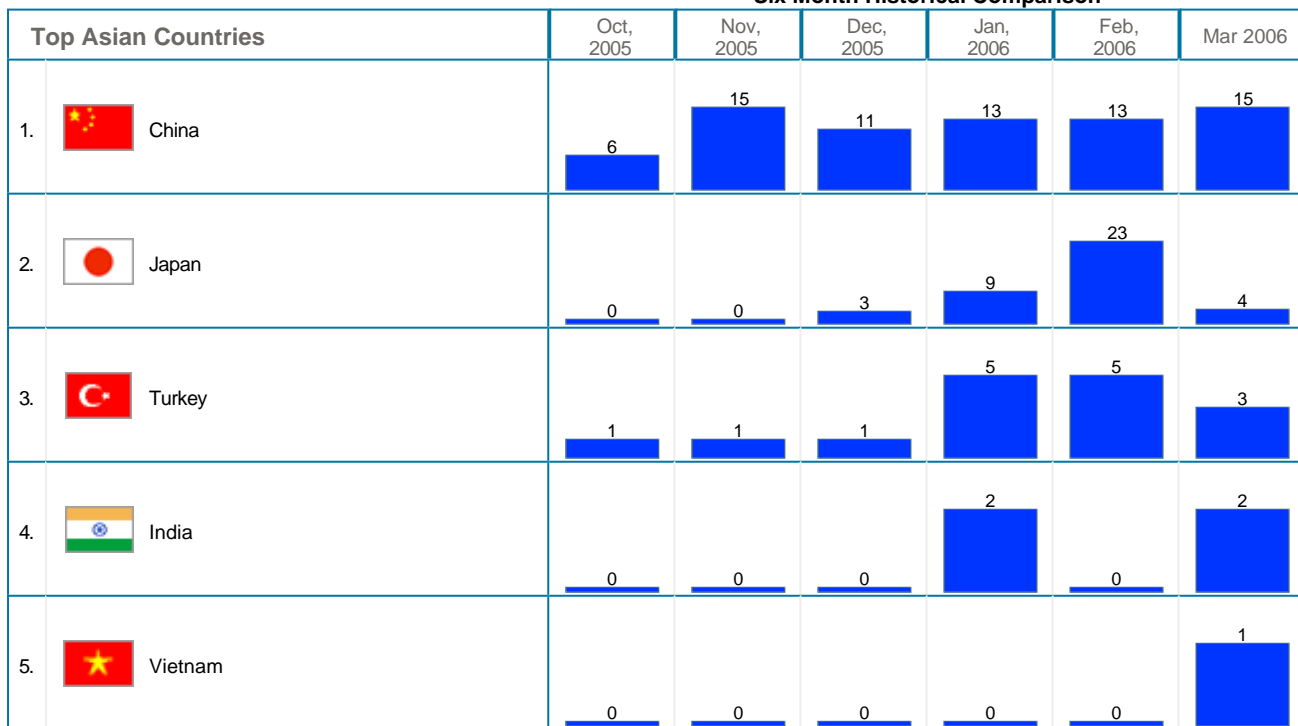

Six Month Historical Comparison