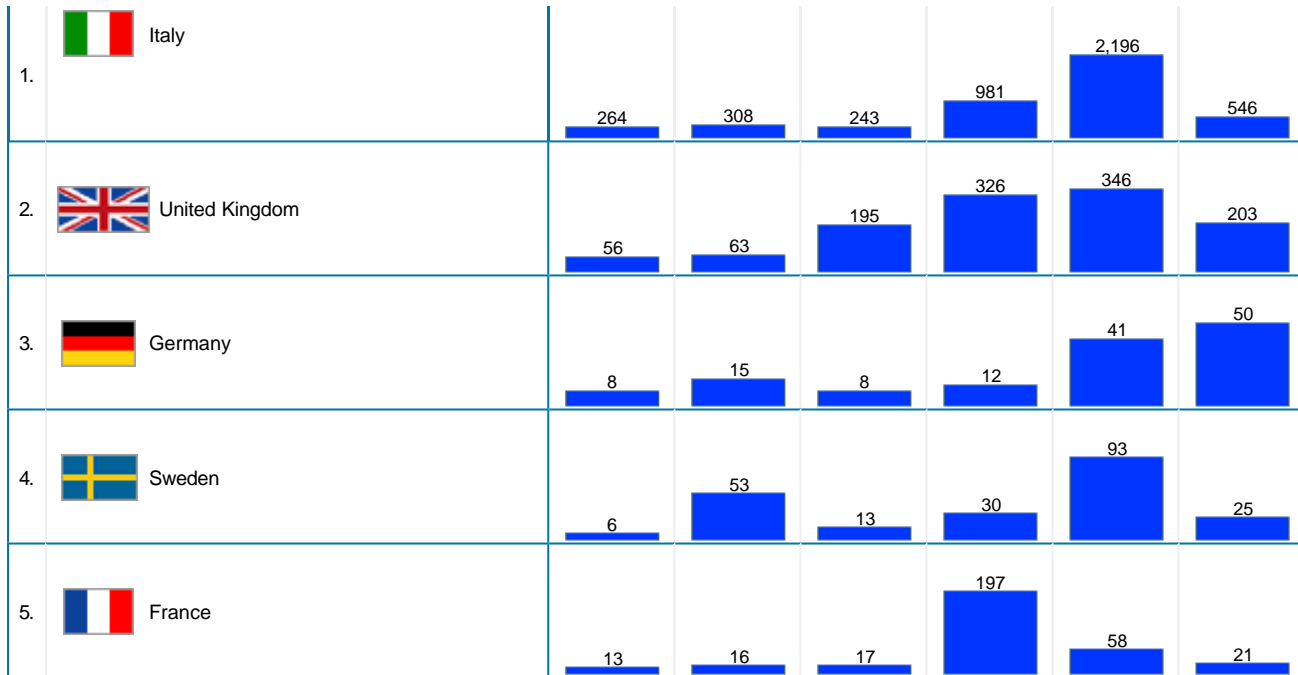

**Geographic Info > Geographic Info Summary**

**Geographic Info Summary**

During the **Month of March, 2006**:

- A total of **2,565** distinct visits were made to the site.
- **73,22%** of all visits were from a known geographic location. **34,11%** were from North America, **37,39%** from Europe, **1,13%** from Asia, **0,31%** from Oceania, **0,04%** from South America and **0,23%** from Africa.

**Six Month Historical Comparison**

Top Continents	Oct, 2005	Nov, 2005	Dec, 2005	Jan, 2006	Feb, 2006	Mar 2006
1.  Europe	389	560	537	1,706	2,884	959
2.  North America	257	434	482	791	825	875
3.  Asia	9	21	28	32	54	29
4.  Oceania	2	5	4	6	7	8
5.  Africa	1	0	1	2	5	6

**Six Month Historical Comparison**

Top North American Countries	Oct, 2005	Nov, 2005	Dec, 2005	Jan, 2006	Feb, 2006	Mar 2006
1.  USA	251	418	476	763	803	852
2.  Canada	6	10	6	27	22	23

**Six Month Historical Comparison**

Top South American Countries	Oct, 2005	Nov, 2005	Dec, 2005	Jan, 2006	Feb, 2006	Mar 2006
1.  Brazil	1	0	0	0	0	1

**Six Month Historical Comparison**

Top European Countries	Oct, 2005	Nov, 2005	Dec, 2005	Jan, 2006	Feb, 2006	Mar 2006