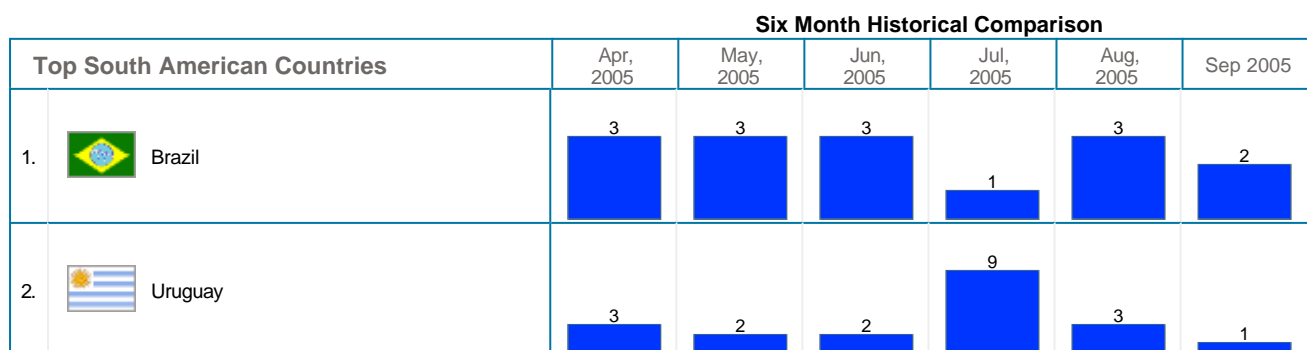

Geographic Info > Geographic Info Summary

Geographic Info Summary	
During the Month of September, 2005 :	
<ul style="list-style-type: none"> A total of 1,272 distinct visits were made to the site. - of all visits were from a known geographic location. 33,26% were from North America, 23,98% from Europe, 1,26% from Asia, 0,55% from Oceania, 0,24% from South America and - from Africa. 	

Six Month Historical Comparison

Top European Countries		Apr, 2005	May, 2005	Jun, 2005	Jul, 2005	Aug, 2005	Sep 2005
1.	 Italy	245	231	169	142	123	161
2.	 United Kingdom	72	59	71	69	165	80
3.	 France	8	5	7	11	10	11
4.	 Spain	5	10	7	6	11	9
5.	 Germany	2	3	10	6	1	6