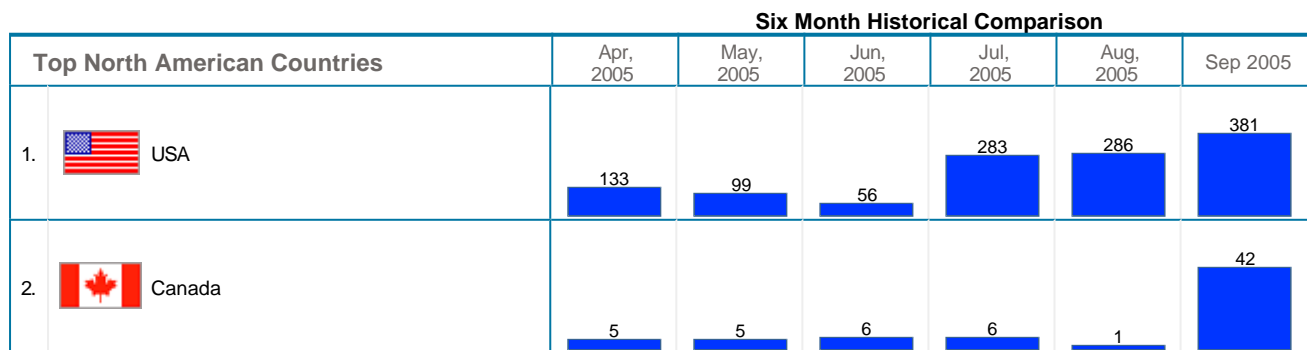

Geographic Info > Geographic Info Summary

Geographic Info Summary	
During the Month of September, 2005 :	
<ul style="list-style-type: none"> A total of 1,272 distinct visits were made to the site. - of all visits were from a known geographic location. 33,26% were from North America, 23,98% from Europe, 1,26% from Asia, 0,55% from Oceania, 0,24% from South America and - from Africa. 	

Six Month Historical Comparison

Top European Countries		Apr, 2005	May, 2005	Jun, 2005	Jul, 2005	Aug, 2005	Sep 2005
1.	 Italy	245	231	169	142	123	161
2.	 United Kingdom	72	59	71	69	165	80
3.	 France	8	5	7	11	10	11
4.	 Spain	5	10	7	6	11	9
5.	 Germany	2	3	10	6	1	6