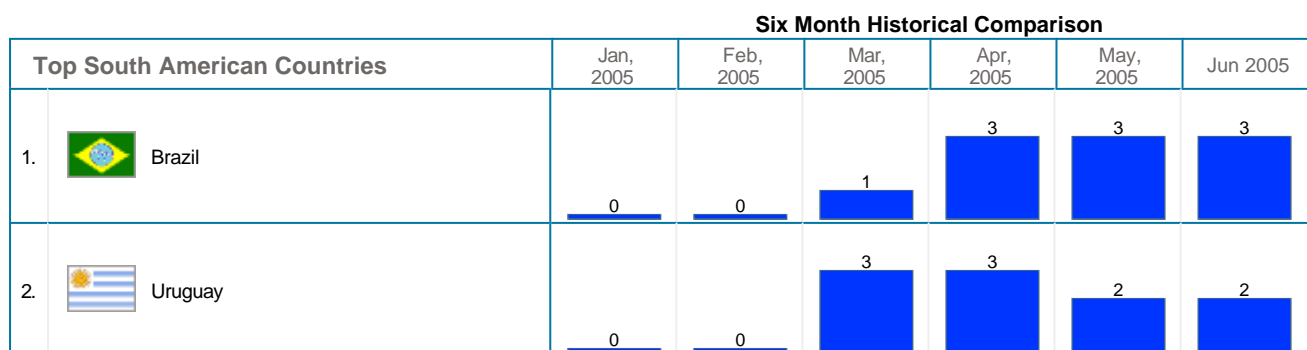

Geographic Info > Geographic Info Summary

Geographic Info Summary	
During the Month of June, 2005 :	
<ul style="list-style-type: none"> A total of 655 distinct visits were made to the site. 55,73% of all visits were from a known geographic location. 9,47% were from North America, 43,82% from Europe, 1,37% from Asia, 0,15% from Oceania, 0,76% from South America and 0,15% from Africa. 	

Six Month Historical Comparison

Top European Countries		Jan, 2005	Feb, 2005	Mar, 2005	Apr, 2005	May, 2005	Jun 2005
1.	 Italy	0	0	226	245	231	169
2.	 United Kingdom	0	0	38	72	59	71
3.	 Germany	0	0	12	2	3	10
4.	 France	0	0	7	8	5	7
5.	 Spain	0	0	5	5	10	7