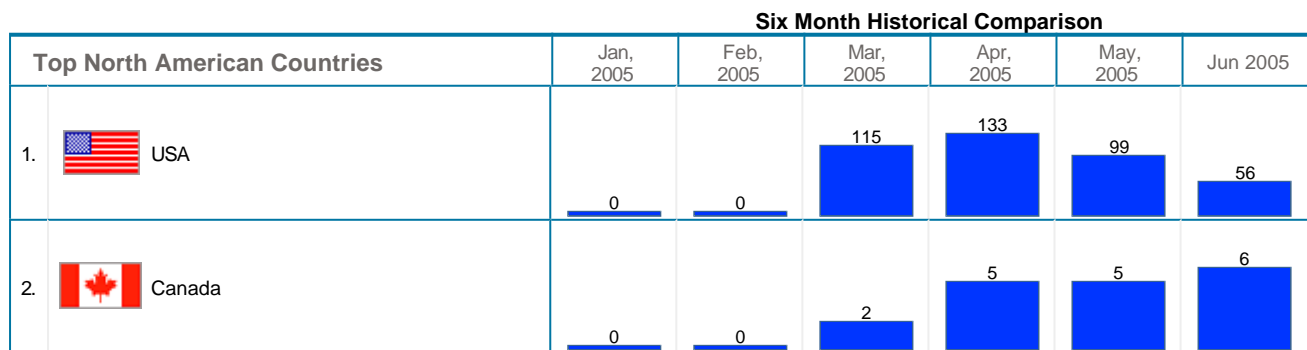

Geographic Info > Geographic Info Summary

Geographic Info Summary	
During the Month of June, 2005 :	
<ul style="list-style-type: none"> A total of 655 distinct visits were made to the site. 55,73% of all visits were from a known geographic location. 9,47% were from North America, 43,82% from Europe, 1,37% from Asia, 0,15% from Oceania, 0,76% from South America and 0,15% from Africa. 	

Six Month Historical Comparison

Top European Countries		Jan, 2005	Feb, 2005	Mar, 2005	Apr, 2005	May, 2005	Jun 2005
1.	 Italy	0	0	226	245	231	169
2.	 United Kingdom	0	0	38	72	59	71
3.	 Germany	0	0	12	2	3	10
4.	 France	0	0	7	8	5	7
5.	 Spain	0	0	5	5	10	7

Six Month Historical Comparison

Top Asian Countries		Jan, 2005	Feb, 2005	Mar, 2005	Apr, 2005	May, 2005	Jun 2005
1.	 Japan	0	0	0	3	2	4
2.	 China	0	0	6	1	0	3
3.	 Malaysia	0	0	2	1	2	1
4.	 Taiwan	0	0	0	0	0	1