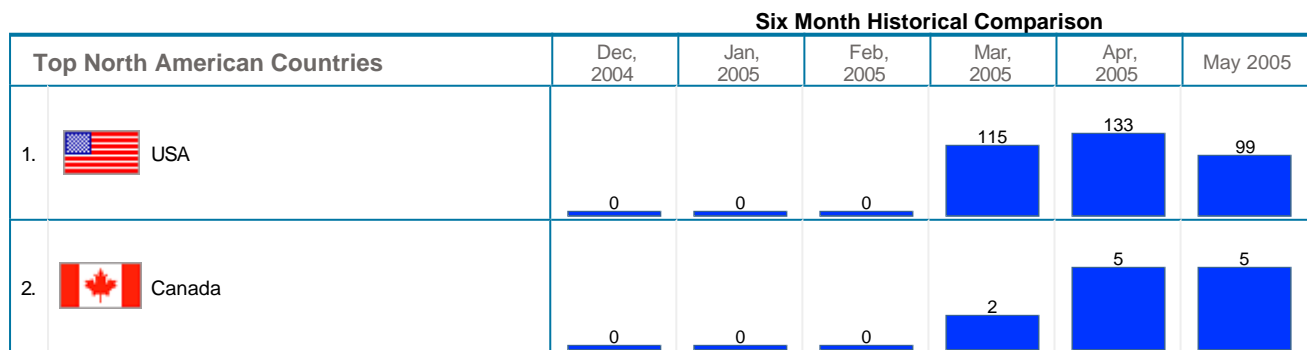

Geographic Info > Geographic Info Summary

Geographic Info Summary	
During the Month of May, 2005 :	
<ul style="list-style-type: none"> A total of 733 distinct visits were made to the site. - of all visits were from a known geographic location. 14,19% were from North America, 47,07% from Europe, 0,96% from Asia, 0,41% from Oceania, 0,68% from South America and - from Africa. 	

Six Month Historical Comparison

Top European Countries		Dec, 2004	Jan, 2005	Feb, 2005	Mar, 2005	Apr, 2005	May 2005
1.	 Italy	0	0	0	226	245	231
2.	 United Kingdom	0	0	0	38	72	59
3.	 Spain	0	0	0	5	5	10
4.	 Finland	0	0	0	3	5	6
5.	 Yugoslavia	0	0	0	2	1	5

Six Month Historical Comparison

Top Asian Countries		Dec, 2004	Jan, 2005	Feb, 2005	Mar, 2005	Apr, 2005	May 2005
1.	 Malaysia	0	0	0	2	1	2
2.	 Japan	0	0	0	0	3	2
3.	 Thailand	0	0	0	0	1	1
4.	 Cyprus	0	0	0	0	0	1
5.	 Philippines	0	0	0	0	0	1