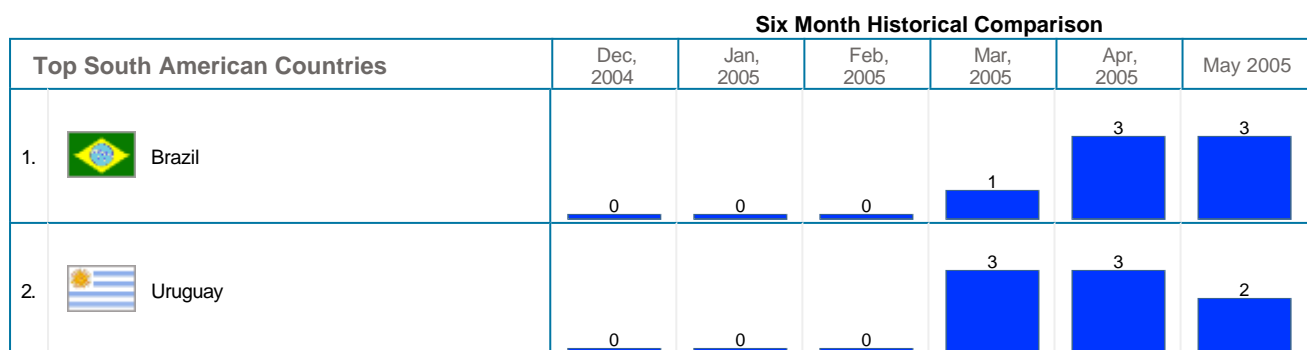

Geographic Info > Geographic Info Summary

Geographic Info Summary	
During the Month of May, 2005 :	
<ul style="list-style-type: none"> A total of 733 distinct visits were made to the site. - of all visits were from a known geographic location. 14,19% were from North America, 47,07% from Europe, 0,96% from Asia, 0,41% from Oceania, 0,68% from South America and - from Africa. 	

Six Month Historical Comparison

Top European Countries		Dec, 2004	Jan, 2005	Feb, 2005	Mar, 2005	Apr, 2005	May 2005
1.	 Italy	0	0	0	226	245	231
2.	 United Kingdom	0	0	0	38	72	59
3.	 Spain	0	0	0	5	5	10
4.	 Finland	0	0	0	3	5	6
5.	 Yugoslavia	0	0	0	2	1	5

Six Month Historical Comparison

Top Asian Countries		Dec, 2004	Jan, 2005	Feb, 2005	Mar, 2005	Apr, 2005	May 2005
1.	 Malaysia	0	0	0	2	1	2
2.	 Japan	0	0	0	0	3	2
3.	 Thailand	0	0	0	0	1	1
4.	 Cyprus	0	0	0	0	0	1
5.	 Philippines	0	0	0	0	0	1